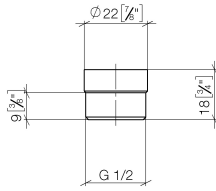

Adapter for shower outlet 3/8" x 1/2" - Platinum

IMO

12 202 979

- adapter M 20 x 1 female thread x 1/2" male thread for the connection of a shower hose 1/2" female thread

Fits: IMO, LULU, MADISON, MEM, TARA, CL.1, LISSÉ, VAIA, META, CYO

12 202 979

mm [inches]

12 202 979

Parts for other
finishes can be found
here: [Chrome](#)

Spare parts list

No.	Item Number	Name	Quantity used	Delivery time
1	09 23 01 039 90	sieve	1	2
2	09 24 03 141 20-08	adaptor	1	40